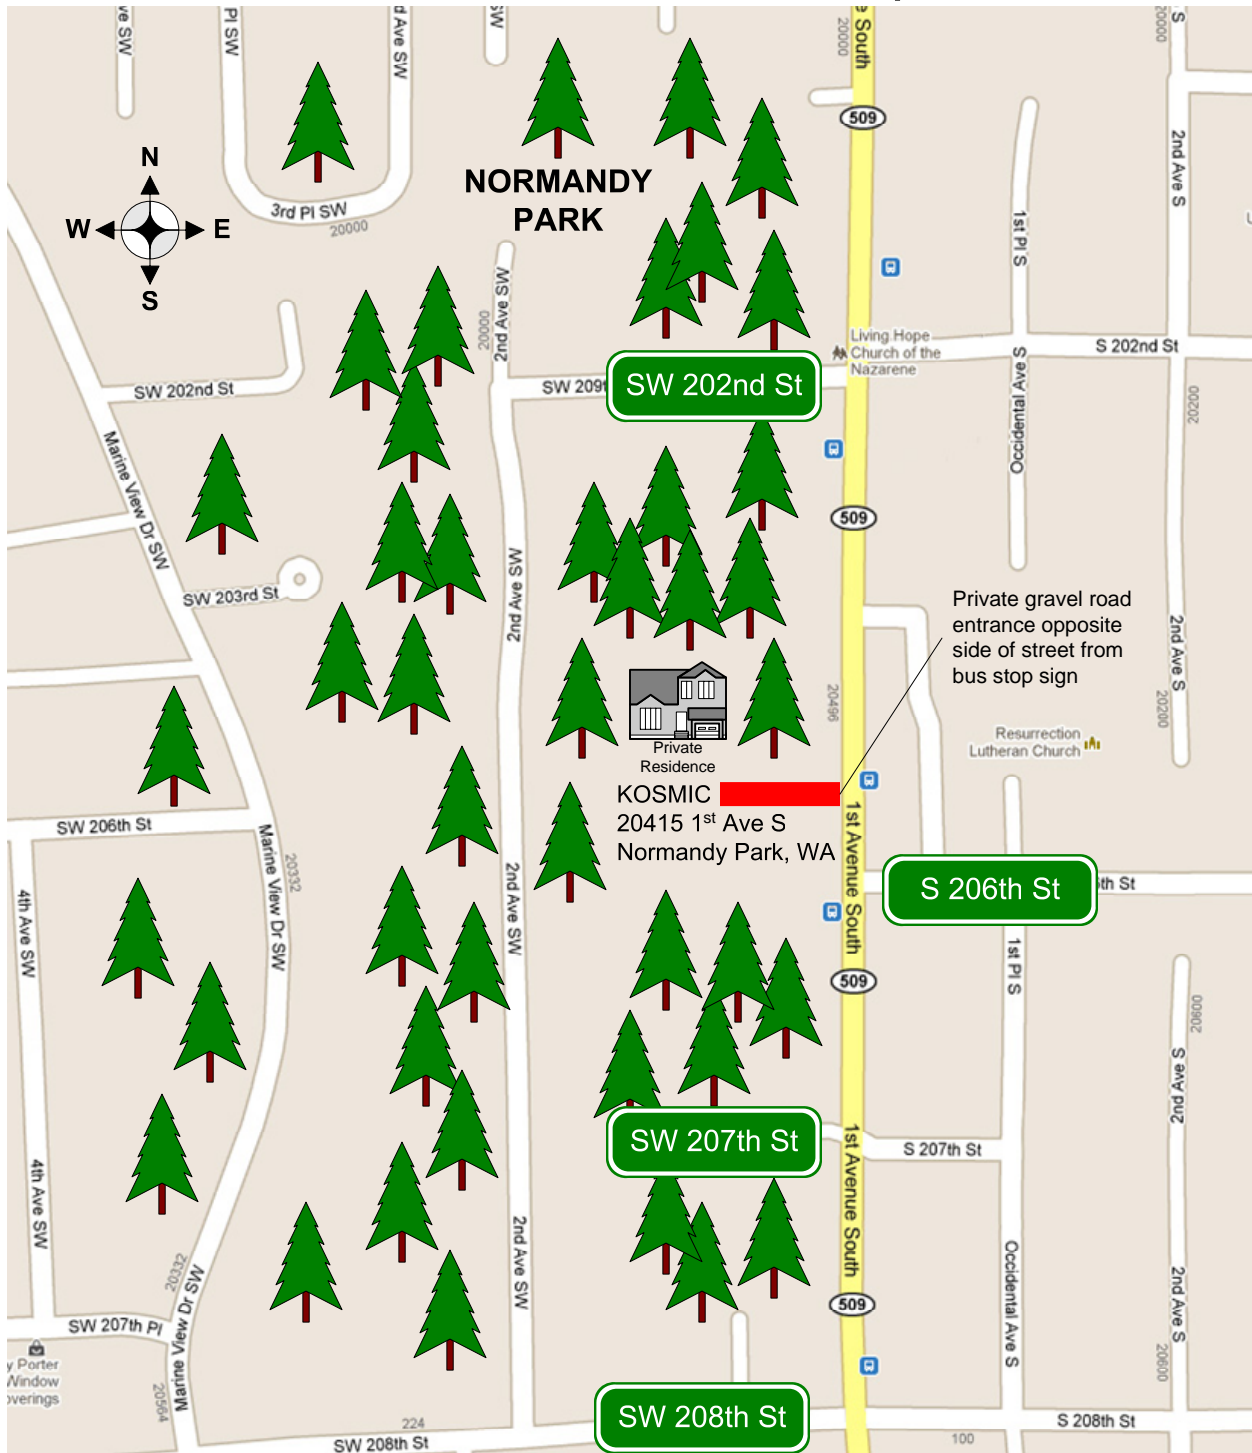

KOSMIC Seattle Showroom Map

KOSMIC

High Performance Audio and Video Products
20415 1st Ave S, Normandy Park, WA 98198

KOSMIC demonstrates equipment by appointment only. The Seattle Showroom is located in a private residence in a residential area. The residence is located at the west side of 1st Ave S, down a private gravel road. (The gravel road is across the street from a bus stop sign and also a church.) (There is a white mail box on the right hand side of the gravel road entrance.)

If you need more directions, please call Joe Pittman 206-878-3833