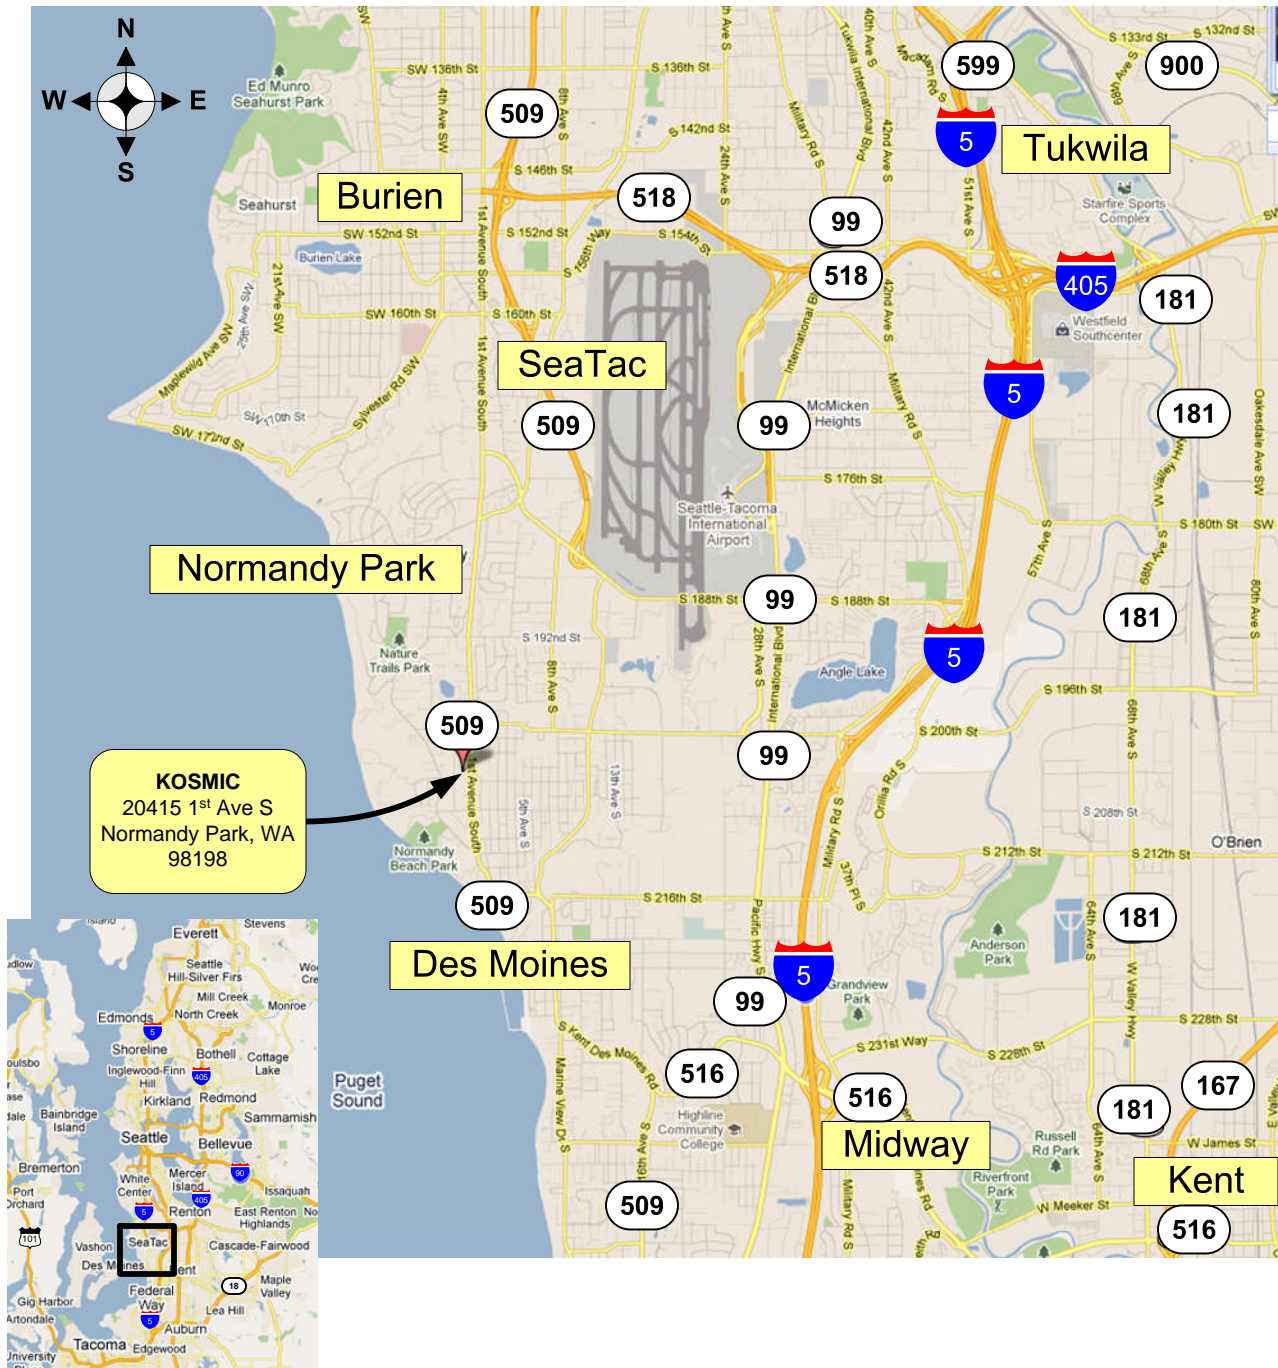

# South Seattle Vicinity Map

## KOSMIC

High Performance Audio and Video Products  
20415 1<sup>st</sup> Ave S, Normandy Park, WA 98198

KOSMIC demonstrates equipment by appointment only. The Seattle Showroom is located in a private residence in a residential area. The residence is located at the west side of 1<sup>st</sup> Ave S, down a private gravel road. (The gravel road is across the street from a bus stop sign and also a church.) (There is a white mail box on the right hand side of the gravel road entrance.)

If you need more directions, please call Joe Pittman 206-878-3833